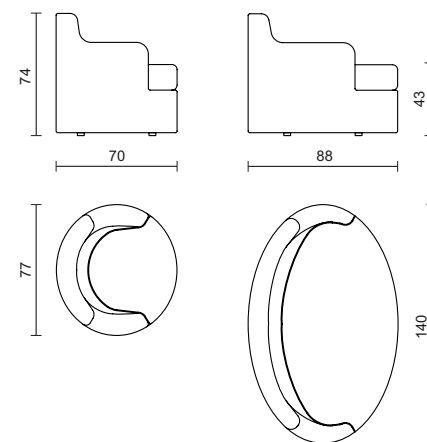

LIDO

DESIGNED BY **IGNAZIO GARDELLA** • 1965

DETAILS

Type: armchair / sofa
Materials: wood / foam / velvet or leather
Weight: 19,00 / 25,00 kg

FINISHINGS

TL1600
Armchair

TL1601
Sofa

UPHOLSTERY
Velvet
(color of choice)