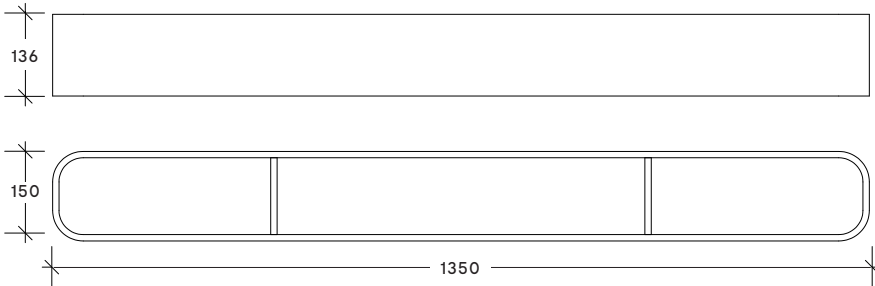

Product Information

Designer

Barber & Osgerby

Dimensions (mm)

W1350 x D136 x H148

Options

Materials

Birch Plywood and Veneer

Finishes

Birch

Walnut

Oak

Lead time

8-10 weeks

** MOQ's apply for full discountt

Contact Details

isokonplus.com

+44 (0)20 8533 3933

info@isokonplus.com