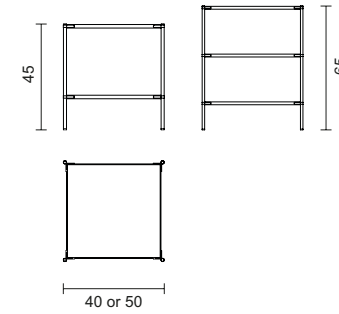

TAVOLINO MONTECARLO

DESIGNED BY **CORRADO CORRADI DELL'ACQUA** • 1959

DETAILS

Type: coffee table
Materials: brass / glass
Weight: 7,00 / 10,00 / 9,00 / 14,00 Kg

FINISHINGS

TMO600-0909
2 shelves
40x40cm
Brass