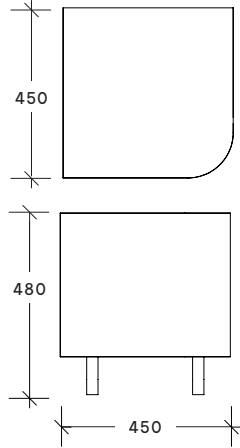

Product Information

Designer

Michael Sodeau

Dimensions (mm)

W450 x D450 x H480

Options

Materials

Birch Plywood and Veneer

Finishes

Birch

Walnut

Oak

Lead time

8-10 weeks

** MOQ's apply for full discount

Contact Details

isokonplus.com

—

+44 (0)20 8533 3933

info@isokonplus.com