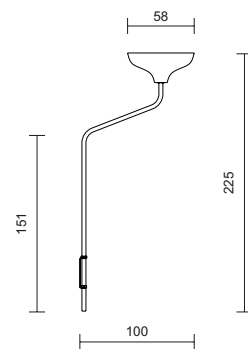

Pagoda Applique

designed by Ignazio Gardella
1958 / 2023

Details

Type: wall lamp
Materials: aluminum / iron
Weight: 12 Kg
Insulation: class II / IP20
Bulbs: 1xLED max 20W E27, 2700K, 2300lm

Measurements

Finishings