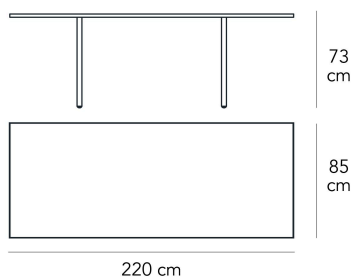

Table with top and legs made of laminated float-glass. In the legs there is a groove to contain painted metal ties.

MADE IN

IT

MATERIAL DESCRIPTION

glass, metal

COLOR

COLOR DESCRIPTION SKU

transparent