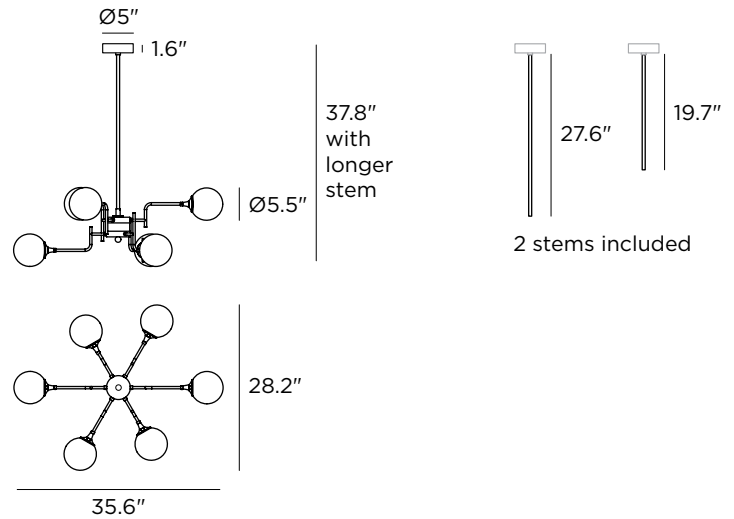

Galassia 36"

Decorative Pendant

Technical data	
Designer	Stilnovo
Origin year	1959
Installation	4" Octagonal Junction Box
Environment	Indoor
Power	6 x 6 W
Lamp	6 x E12 LED
Voltage	120VAC
Optics	General Lighting
Light emission direction	Downward and upward
IP	IP20
Dimmable	Yes
Directional	No
Tilting	No
Cable included	No
Net weight	16.8 lbs

Lamping (not included)	
Recommended Lamp(s)	6 x 6W E12 A15 3000K 90CRI IF
Nominal lamp lumens	4836 lm
Color temperature	3000 K
Color rendering index	90 CRI
Fixture	
Material	Plated Steel
Color	Polished Brass
Finish	Electroplating
Diffuser	
Material	Glass
Color	White
Item #	
	9556