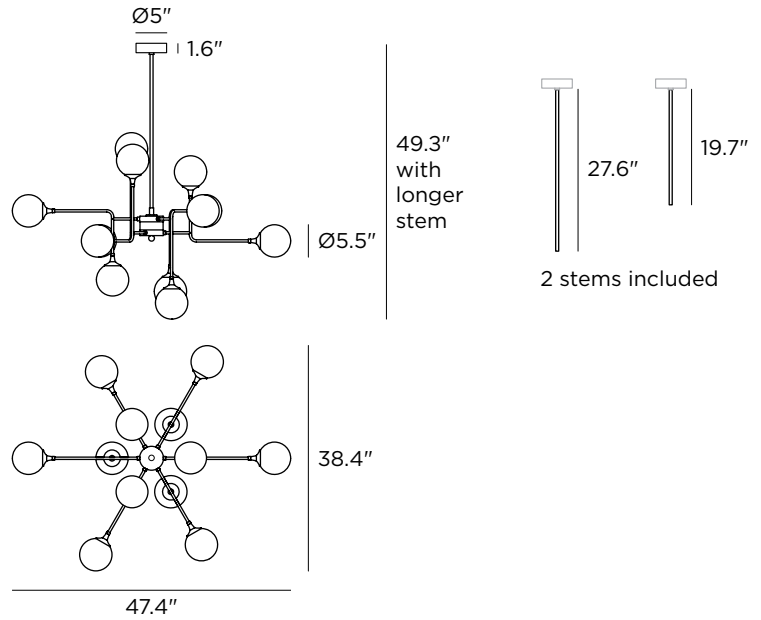

Galassia 48"

STILNOVO

Decorative Pendant

Technical data	
Designer	Stilnovo
Origin year	1959
Installation	4" Octagonal Junction Box
Environment	Indoor
Power	12 x 6 W
Lamp	12 x E12 LED
Voltage	120VAC
Optics	General Lighting
Light emission direction	Downward and upward
IP	IP20
Dimmable	Yes
Directional	No
Tilting	No
Cable included	No
Net weight	36.4 lbs

Lamping (not included)	
Recommended Lamp(s)	12 x 6W E12 A15 3000K 90CRI IF
Nominal lamp lumens	9672 lm
Color temperature	3000 K
Color rendering index	90 CRI
Fixture	
Material	Plated Steel
Color	Polished Brass
Finish	Electroplating
Diffuser	
Material	Glass
Color	White
Item #	
	9555