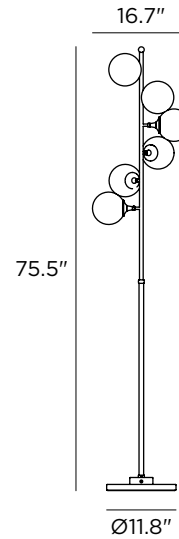

Decorative Floor Lamp

Technical data	
Designer	Stilnovo
Origin year	1959
Installation	Floor
Environment	Indoor
Power	6 x 6 W
Lamp	6 x E12 LED
Voltage	120VAC
Optics	General Lighting
Light emission direction	Downward and upward
IP	IP20
Dimmable	Yes
Directional	No
Tilting	No
Cable included	Yes
Cable length	138"
Net weight	30.9 lbs

Lamping (not included)	
Recommended Lamp(s)	6 x 6W E12 A15 3000K 90CRI IF
Nominal lamp lumens	4836 lm
Color temperature	3000 K
Color rendering index	90 CRI
Casing	
Material	Plated Steel
Color	Polished Brass
Processing	Electroplating
Diffuser	
Material	Glass
Color	White
Base	
Material	Carrara marble
Color	White
Item #	9560