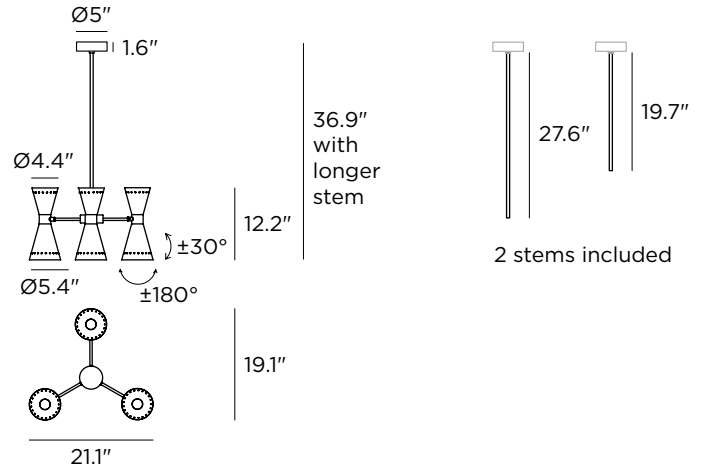

# Megafono 21"

Decorative Pendant

Technical data	
Designer	Stilnovo
Origin year	1958
Installation	4" Octagonal Junction Box
Environment	Indoor
Power	3 x 6 W
Lamp	3 x E12 LED
Voltage	120VAC
Optics	General Lighting
Light emission direction	Downward and upward
IP	IP20
Dimmable	Yes
Directional	Swivelling
Tilting	No
Cable included	No
Net weight	9.7 lbs

Lamping (not included)	
Recommended Lamp(s)	3 x 6W E12 S14 3000K 90CRI IF
Nominal lamp lumens	4836 lm
Color temperature	3000 K
Color rendering index	90 CRI
Fixture	
Material	Plated Steel
Color	Polished Brass
Finish	Electroplating
Item #	Color
9576	Black
9577	Ivory
Inside Shade White RAL	