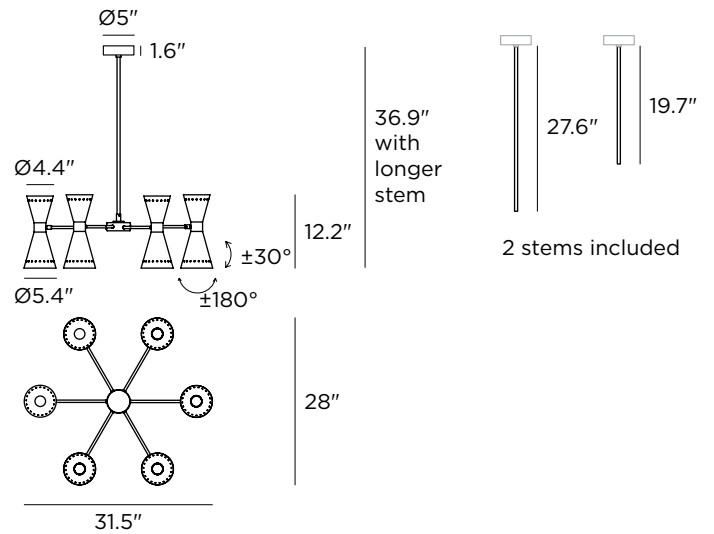

# Megafono 32"

**STILNOVO**

Decorative Pendant

Technical data	
Designer	Stilnovo
Origin year	1958
Installation	4" Octagonal Junction Box
Environment	Indoor
Power	12 x 6 W
Lamp	12 x E12 LED
Voltage	120VAC
Optics	General Lighting
Light emission direction	Downward and upward
IP	IP20
Dimmable	Yes
Directional	Swivelling
Tilting	No
Cable included	No
Net weight	12.6 lbs

Lamping (not included)	
Recommended Lamp(s)	12 x 6W E12 S14 3000K 90CRI IF
Nominal lamp lumens	9672 lm
Color temperature	3000 K
Color rendering index	90 CRI
Fixture	
Material	Plated Steel
Color	Polished Brass
Finish	Electroplating
Item #	Color
9568	Black
9569	Ivory
Inside Shade White RAL	