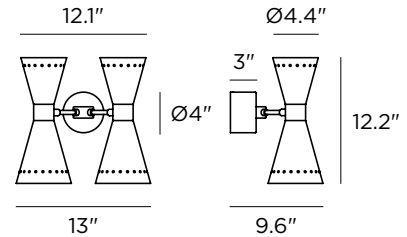

Megafono Double

STILNOVO

Decorative Wall Light

Technical data	
Designer	Stilnovo
Origin year	1958
Installation	Wallbox
Environment	Indoor
Power	4 x 6 W
Lamp	4 x E12 LED
Voltage	120VAC
Optics	General Lighting
Light emission direction	Downward and upward
IP	IP20
Dimmable	Yes
Directional	Swivelling
Tilting	No
Cable included	No
Net weight	6 lbs

Lamping (not included)	
Recommended Lamp(s)	4 x 6W E12 S14 3000K 90CRI IF
Nominal lamp lumens	3224 lm
Color temperature	3000 K
Color rendering index	90 CRI
Fixture	
Material	Plated Steel
Color	Polished Brass
Finish	Electroplating
Item #	Color
9572	Black
9573	Ivory
Inside Shade White RAL	