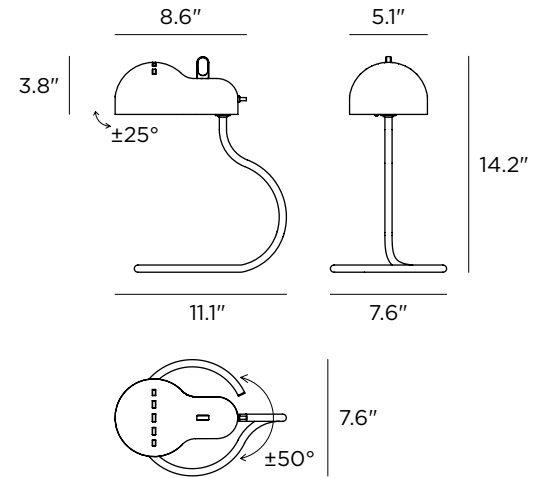

## Decorative Table Lamp

Technical data	
Designer	Joe Colombo
Origin year	1970
Installation	Floor
Environment	Indoor
Power	1 x 7 W
Lamp	1 x E26 LED
Voltage	120VAC
Optics	General Lighting
Light emission direction	Downward
IP	IP20
Dimmable	Yes
Directional	No
Tilting	Yes
Cable included	Yes
Cable length	60"
Cable color	Black
Net weight	2.1 lbs

Lamping (not included)	
Recommended Lamp(s)	1 X 7W E26 A19 3000K 90CRI IF EX. SATCO S29811
Nominal lamp lumens	806 lm
Color temperature	3000 K
Color rendering index	90 CRI
Fixture	
Material	Steel
Finish	Powder Coating Electroplating (Polished Chrome / Polished Brass)
Item #	Color (Diffuser / Base)
9064	Special Red / Special Red
9065	White RAL 9016 / Polished Chrome
9066	Black RAL 9005 / Polished Chrome
9067	Red / Polished Chrome
9068	Green / Polished Chrome
9069	Polished Chrome / Polished Chrome
9070	Polished Brass / Black