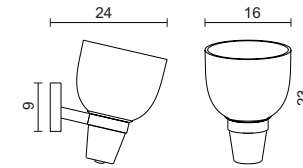

COPPA APERTA APPLIQUE

DESIGNED BY **IGNAZIO GARDELLA** & **CORRADO CORRADI DELL'ACQUA** • 1954

DETAILS

Type: wall lamp
Materials: brass / glass
Weight: 1,50 kg
Insulation: class I / IP20
Bulbs: 1xLED max 8W E27-220V / E26-110V