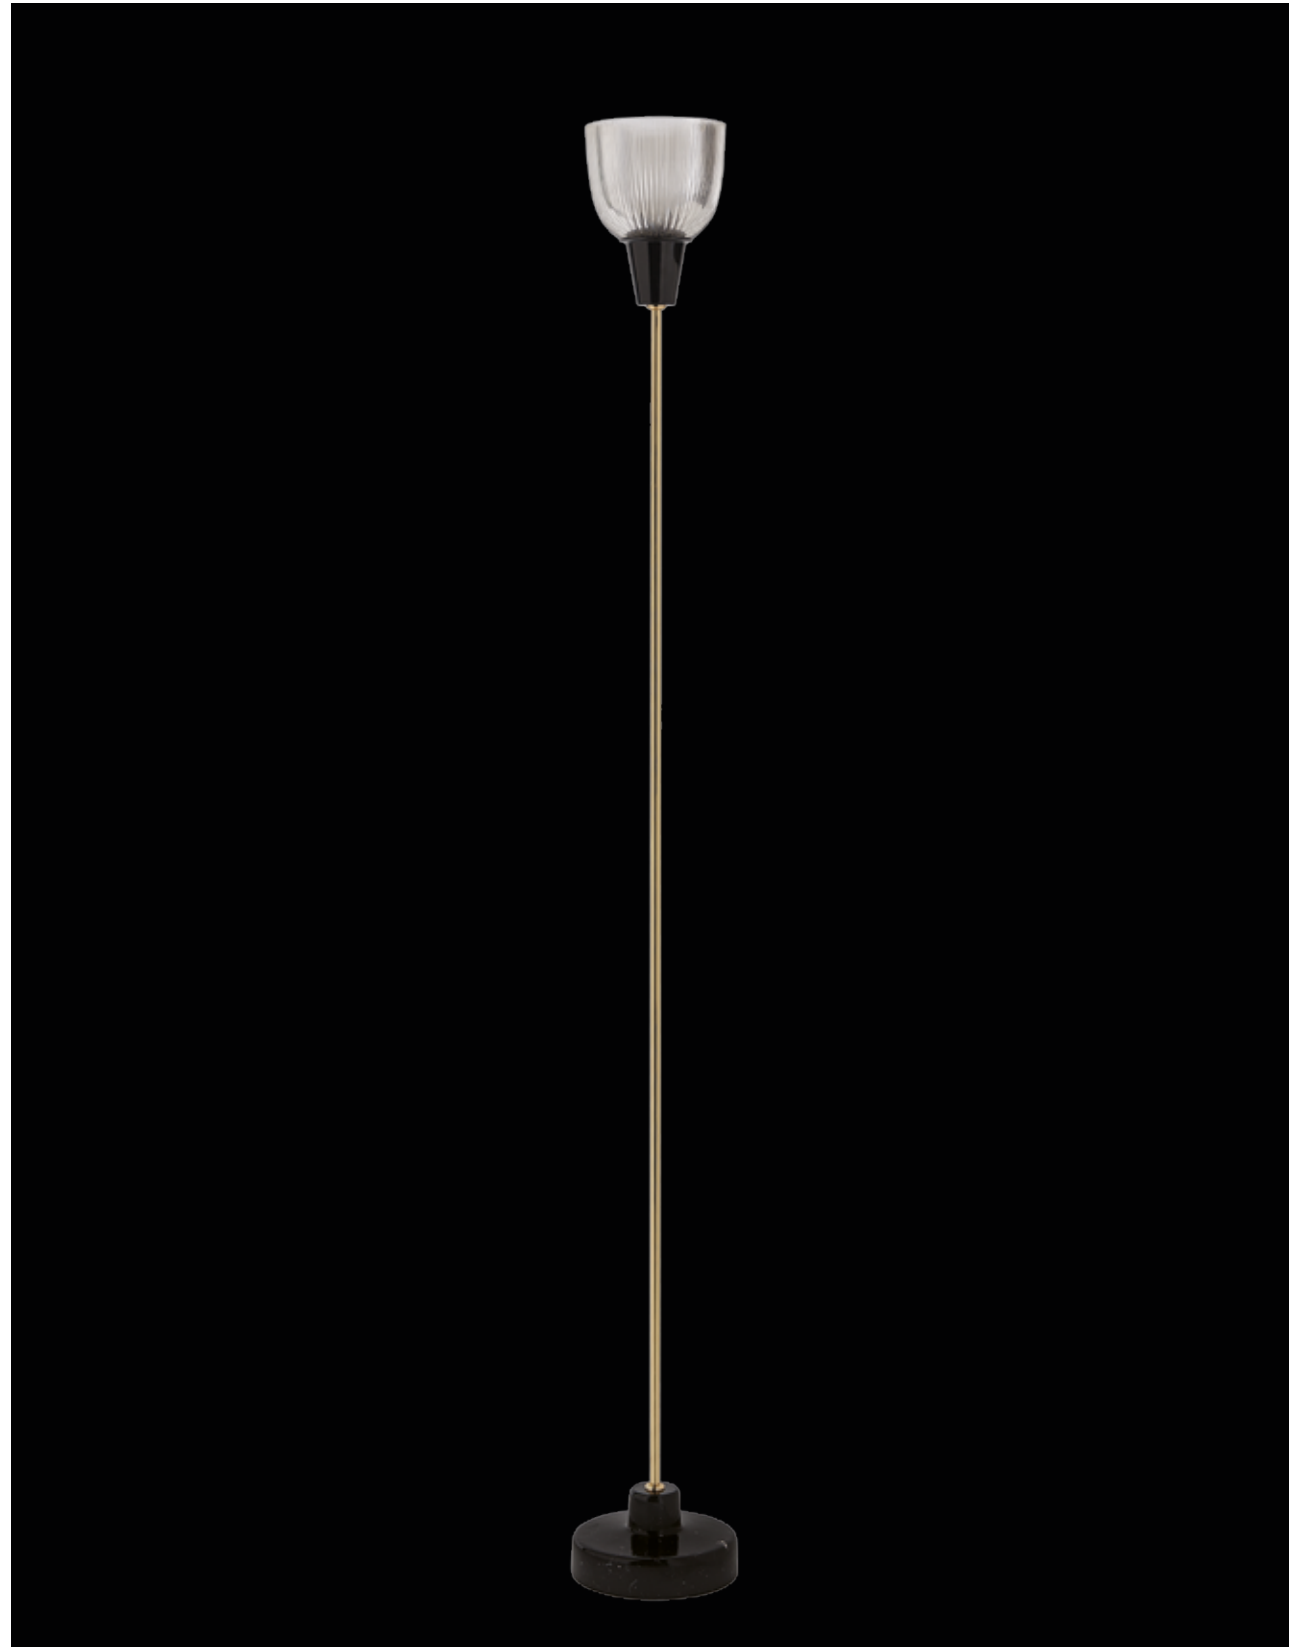

# COPPA APERTA PIANTANA

DESIGNED BY **IGNAZIO GARDELLA** & **CORRADO CORRADI DELL'ACQUA** • 1954

## DETAILS

Type: floor lamp  
Materials: brass / glass  
Weight: 6,50 Kg  
Insulation: class II / IP20  
Bulbs: 1xLED max 8W E27-220V / E26-110V