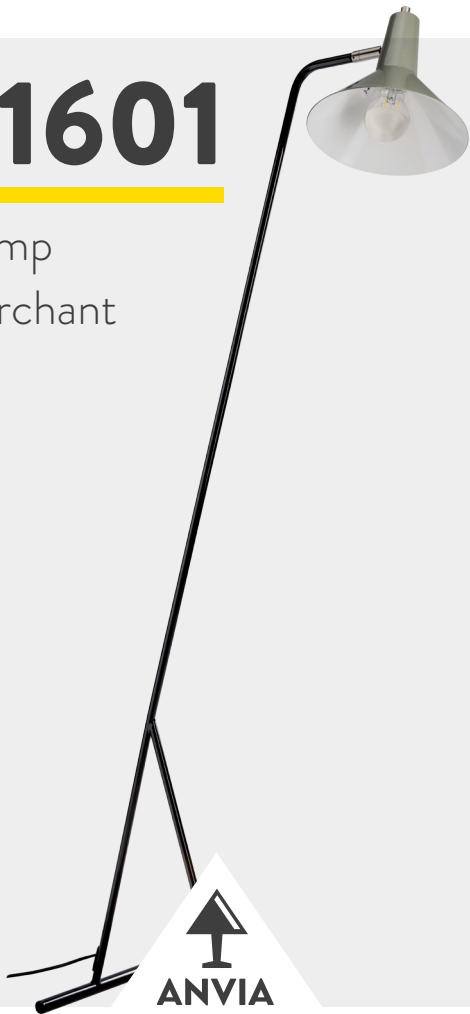

# N° 1601

---

Floor lamp  
The Merchant

[www.anvia.nl](http://www.anvia.nl)

Past meets future

Algemeene Nederlandsche  
Verlichtingsindustrie Almelo  
Established in 1933

## The Merchant

---

Floor lamp No. 1601 is a derived design from an ANVIA floor lamp from the early 1950's. A tribute to Fritz Kaufmann (Kaufmann is the german word for merchant) one of the people who rebuild ANVIA shortly after the war. An elegant lamp with subtle details. The lampshade can be turned into various directions.

## Specifications

---

145 cm high

---

The diameter of the lampshade is 23 cm

---

E27 fitting / LED

---

## Available colors

---

cherry-red  
signal yellow  
jet black  
cream white  
concrete grey  
brilliant blue

matte black  
matte white  
matte concrete grey  
matte signal yellow  
*Other colours and/or  
combinations on request.*