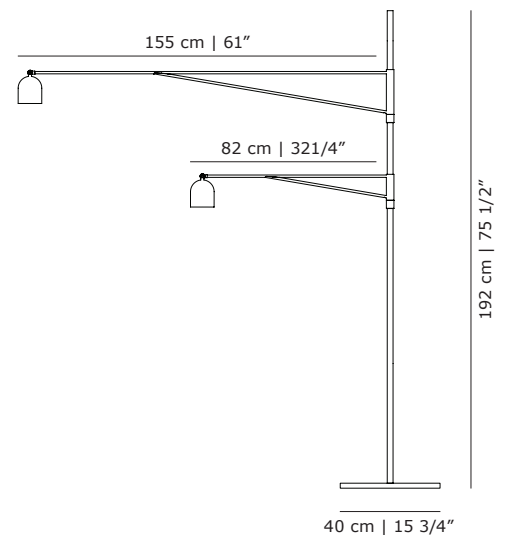

PRODUCT DATA

Design	Anatomy Design. 2012
Product type	Floor lamp
Environment	Indoor
Materials	Steel and aluminium with black powder coating
Cord (short arm)	3.9m black rubber cord with floor tap dimmer
Cord (long arm)	4.3m black rubber cord with floor tap dimmer
Light source	2 x 6,1W 757 lm 3,000K LED CRI>90 (built-in) 40° reflector
Power supply	Switching 230V/110V (included) EU/UK/AU/US/JP/CN plugs included
Certifications	CE, UL

DELIVERY

Lead time	Stock (if backorder: 20 weeks)
-----------	--------------------------------

ARTICLE CODE

200299	Awkward Light floor, black
--------	----------------------------

Quirky and slightly off, Awkward is a floor lamp with a deliberately peculiar anatomy - its long, slender arms reaching to illuminate two areas in close proximity: two sides of a sofa or both an armchair and a desk.