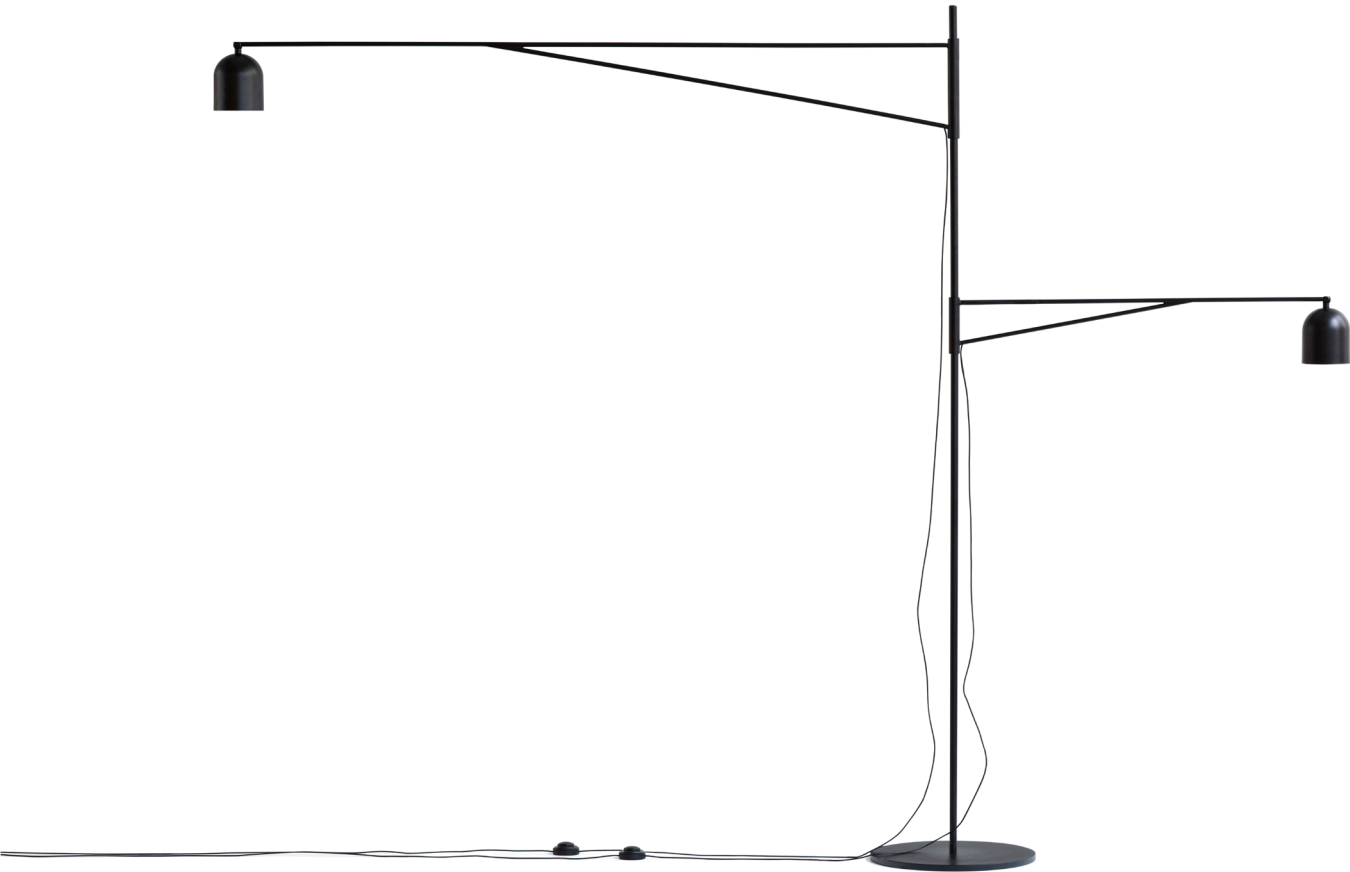

Awkward Light floor

Design Anatomy Design

Year 2012

Anatomy Design

Pragmatic and utilitarian in their approach, South African interior design duo, Anatomy Design, led by Megan Hesse and Andrea Kleinloog draw from a distinctly African sensibility, infused with inspirations from European style. Working out of Cape Town and Johannesburg, their interior design practice and product design has earned them numerous awards and continues to develop interiors for private and corporate clients alike while also engaging in their industry, spearheading the new creative industry hub and event, Design Joburg.

PRODUCT DATA

Design	Anatomy Design. 2012
Product type	Floor lamp
Environment	Indoor
Materials	Steel and aluminium with black powder coating
Cord (short arm)	3.9m black rubber cord with floor tap dimmer
Cord (long arm)	4.3m black rubber cord with floor tap dimmer
Light source	2 x 6,1W 757 lm 3,000K LED CRI>90 (built-in) 40° reflector
Power supply	Switching 230V/110V (included) EU/UK/AU/US/JP/CN plugs included
Certifications	CE, UL

DELIVERY

Lead time	Stock (if backorder: 20 weeks)
-----------	--------------------------------

ARTICLE CODE

200299	Awkward Light floor, black
--------	----------------------------

Quirky and slightly off, Awkward is a floor lamp with a deliberately peculiar anatomy - its long, slender arms reaching to illuminate two areas in close proximity: two sides of a sofa or both an armchair and a desk.