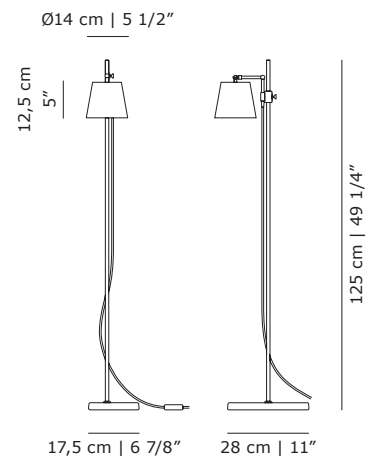

ARTICLE CODE

200942	Lab Light floor