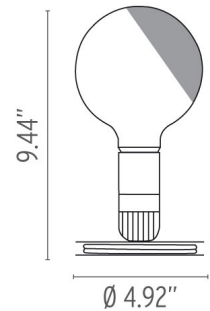

## Lampadina, Black - Specification Sheet by Achille Castiglioni, 1972

---

Mounting	Table Top
Lamp (Bulb) Description	1 x 2W Lampadina Medium G40 LED 2600K (Included)
Environment	Indoor - Dry Location
Dimming	No dimmable
Finish	Black
Technical and Product Description	LAMPADINA table lamp providing direct and diffused light. Anodized aluminum base serves to contain excess power cord. Clear globe lamp is partially sandblasted to diffuse the light. On/Off switch on lamp-holder.

### Physical

---

Cord Length (inches)	90" - Black
Construction Material	Stainless steel
Weight	0.66 lbs

 FU330200 Black

### Dimensional Image