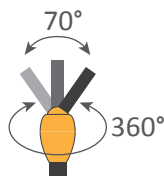

# Agrafée with 2 swivels

Serge Mouille™ - 1958

Ref. AG2R

---

60W max - E12

120V / 60Hz

Incandescent bulb included

Suitable for indoor use and dry locations only