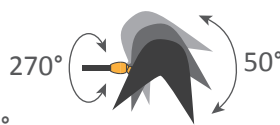

Ref. AG2R

60W max - E12

120V / 60Hz

Incandescent bulb included

Suitable for indoor use and dry locations only