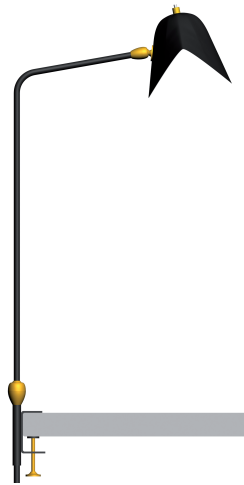

# Agrafée with 2 swivels

Serge Mouille™ - 1958

Ref. AG2R

---

60W max - E12

120V / 60Hz

Incandescent bulb included

Suitable for indoor use and dry locations only

---

**Table thickness must be specified when ordering**

### Colors available

Black

White

The inside of the reflector is always white shiny painted

### Materials

Body : Steel

Swivel : Brass

Reflector : Aluminium

---

*Authentic numbered edition*

*Delivered with certificat of authenticity*

 *Made in France*