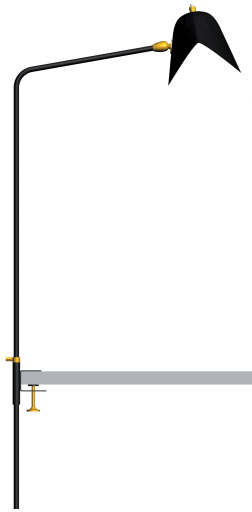

Simple Agrafée

Serge Mouille™ - 1957

Ref. AGS

60W max - E12

120V / 60Hz

Incandescent bulb included

Suitable for indoor use and dry locations only

Table thickness must be specified when ordering

Colors available

Black

White

The inside of the reflector is always white shiny painted

Materials

Body : Steel

Swivel : Brass

Reflector : Aluminium