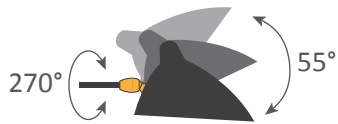

Ceiling lamp 2 still arms

Serge Mouille™ - 1959

Ref. P2B

2x60W max - E26

120V / 60Hz

Incandescent bulbs included

Suitable for indoor use and dry locations only

Colors available