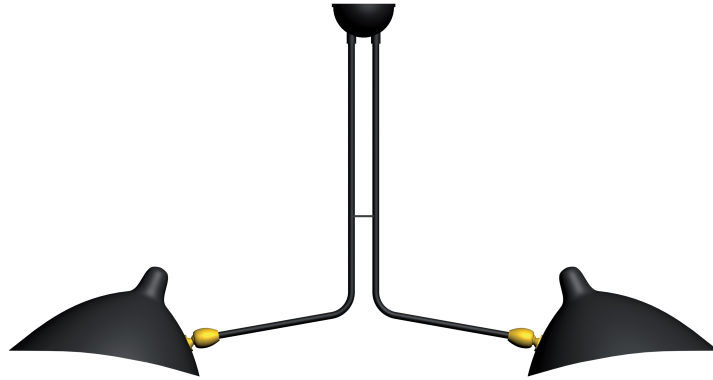

Ceiling lamp 2 still arms

Serge Mouille™ - 1959

Ref. P2B

2x60W max - E26

120V / 60Hz

Incandescent bulbs included

Suitable for indoor use and dry locations only

Colors available

Black

White

The inside of the reflectors is always white shiny painted

Materials

Body : Steel

Swivel : Brass

Reflector : Aluminium

Authentic numbered edition
Delivered with certificat of authenticity