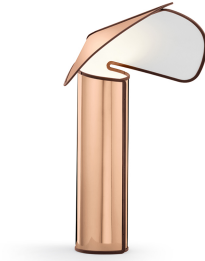

FLOS

Chiara T, Pink - Specification Sheet by Mario Bellini, 2020

Mounting	Table Top
Lamp (Bulb) Description	1 X 5W, G9, 2700K, CRI90, 550lm (included)
Environment	Indoor - Dry Location
Finish	Pink
Technical and Product Description	<p>Table lamp composed of a reflecting body in aluminium in 3 color variations, finished internally with an opaque white plastic film and folded and closed via hooks riveted to the sheet metal.</p> <p>A colored seal in moulded and runs along the entire profile of the body.</p> <p>The internal base in extruded aluminium is attached to the body for stability and it also supports the bulb socket.</p> <p>The power cable has a dimmer switch to adjust the brightness.</p>

Electrical

Switching	Switch with dimmer on power cord
IP Rating	IP20

Physical

Cord Length (inches)	74.8" - Black
Construction Material	Aluminum, TPU
Weight	2.86 lbs

 FU159534 Pink

Certifications

Lamping (Bulb)

Lamp bulb LED, 5W, G9, 2700K, CRI90, 550lm,
Ceramic + PC