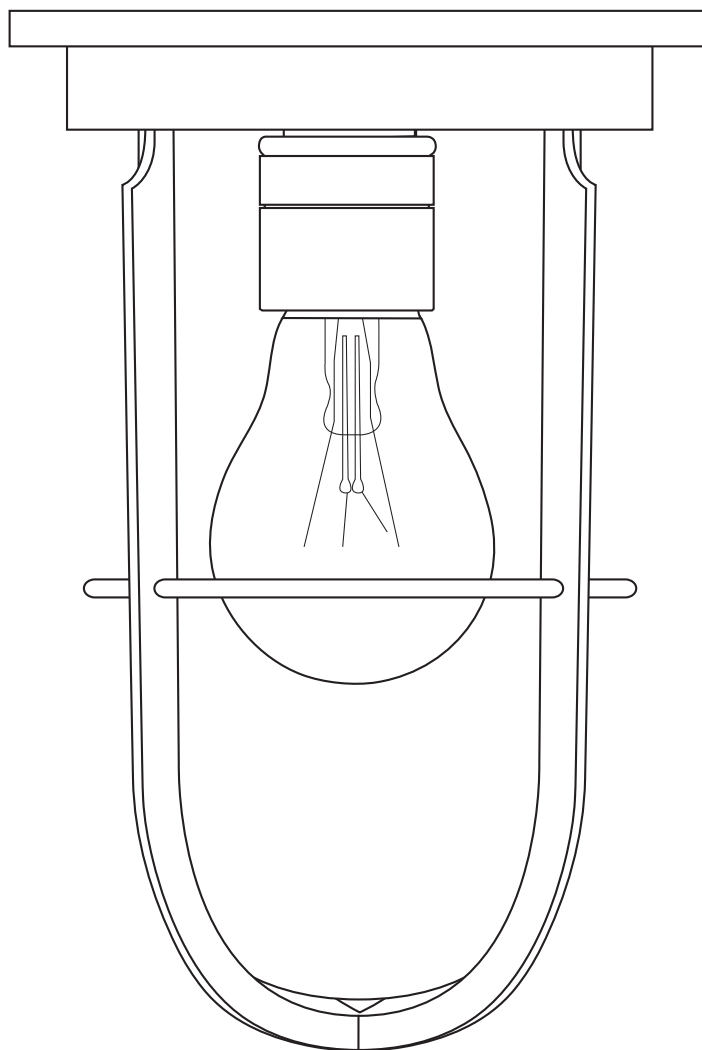

# 7203 Ship's Companionway Light

4.6" (118mm)

7.4"  
(190mm)

## Specifications

PRODUCT CODE: US-DP7203

BULB CAP: E26

MAX WATTAGE: 60W

VOLTAGE: 120V (AC)

BULB TYPE: A

IP RATING: IP54

MATERIAL(S): BRASS, GLASS