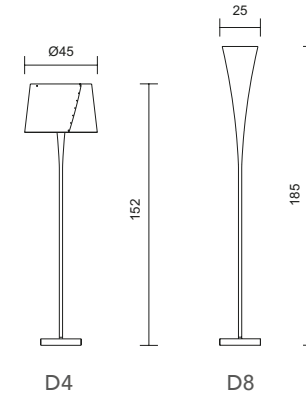

## DETAILS

Type: floor lamp  
Materials: aluminum / iron / polypropylene  
Weight: 8,50 / 7,50 Kg  
Insulation: class II / IP20  
Bulbs: 1xLED max 20W E27-220V / E26-110V