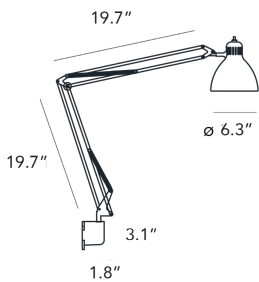

Wall lamp with direct light not dimmable. Wall support and pivoting body made of painted metal. Lighting on by rotation switch placed on the head of the diffuser. Black cable and plug. European two-pole plug. Bulb not included.

MADE IN

IT

MATERIAL DESCRIPTION

painted metal

ALIMENTATION CABLE

Black

COLOR DESCRIPTION SKU

white