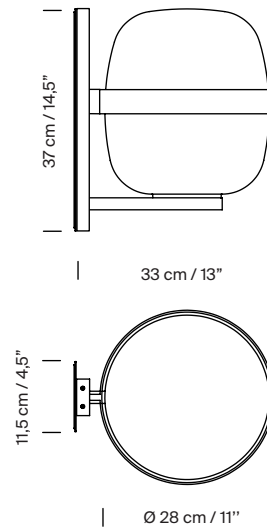

Modelo:

Collection:
Table lamps

Pendant lamps

Wall lamps (Outdoor)

Outdoor lamps