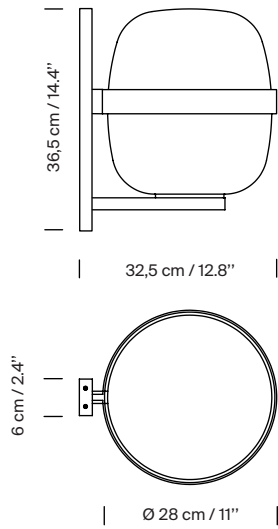

Modelo:

Collection:
Table lamps

Pendant lamps

Wall lamps (Outdoor)

Outdoor lamps