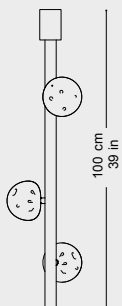

DIVA

Centro Stile Esperia, 2020

DIVA

Suspension

DIMENSION

Height: H 100cm / 39 In

Weight: 9 kg

LIGHT SOURCES

3x G9 Led Max: 7W + 1x GU10 LED 4W

DIVA

Floor

DIMENSION

Height: H 150cm / 59 In

Weight: 20 kg

LIGHT SOURCES

4x G9

Led Max: 7W + 1x GU10 LED Max 4W

DIVA

Wall

DIMENSION

Height: H 55cm / 21 In

Weight: 6 kg

LIGHT SOURCES

2x G9 Led: 7W + 2x GU10 LED 4W