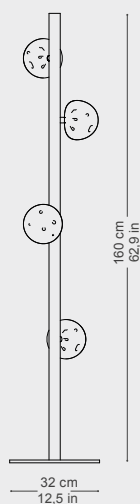

DIVA

Centro Stile Esperia, 2020

DIVA

Suspension

DIMENSION

Height: H 100cm / 39 In

Weight: 9 kg

LIGHT SOURCES

3x G9 Led Max: 7W + 1x GU10 LED 4W

DIVA

Floor

DIMENSION

Height: H 150cm / 59 In

Weight: 20 kg

LIGHT SOURCES

4x G9

Led Max: 7W + 1x GU10 LED Max 4W

DIVA

Wall

DIMENSION

Height: H 55cm / 21 In

Weight: 6 kg

LIGHT SOURCES

2x G9 Led: 7W + 2x GU10 LED 4W