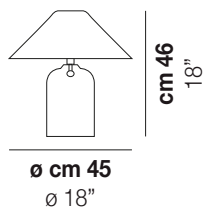

ALEGA LT

TECHNICAL DATA:

CERTIFICATIONS:

LIGHT SOURCES

3x40w 120V/60HZ E12

VOLUME Mc 0,16
GROSS WEIGHT Kg 8
NET WEIGHT Kg 4,5

download

SHADE FINISHING

BCCR

FRAME FINISHING

CR