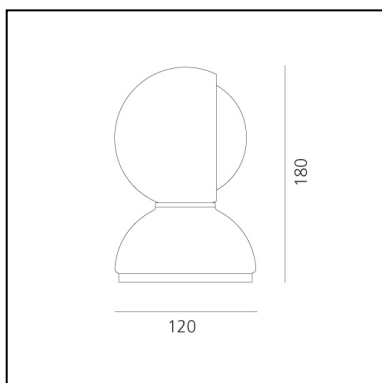

LUMINAIRE

- Watt: **5W**
- Voltage: **220V-240V**
- Delivered lumens output: **170lm**

DESCRIPTION

Eclisse, designed by Vico Magistretti in 1965, won the Compasso d'Oro Award in 1967 and became an ambassador of Italian design worldwide. Eclisse is an avant-garde balance between form and function, design and utility. The concept's foundation lies in its functionality of adjusting the intensity of light through its rotating inner shade that "eclipses" the light source. In fact, with a fixed outer shell and a moveable inner shell the lamp can provide direct or diffuse light. A table lamp, it can also be wall mounted. Painted metal body available in white, red or orange with an on/off switch. Eclisse is part of the permanent collection of the most important design Museums, amongst many the MoMa in New York and the Triennale Design Museum in Milan.

PRODUCT CODE: 0028130A

FEATURES

- Article Code: **0028130A**
- Colour: **Black**
- Installation: **WallTable**
- Material: **steel, technopolymer**
- Series: **Design Collection, Modern Classic**
- Environment: **Indoor**
- Area contract: **Residential**
- Emission: **Diffused And Direct**
- design by: **Vico Magistretti**

DIMENSIONS

- Height: **cm 18**
- Diameter: **cm 12**
- Base Diameter: **cm 12**
- Impact Resistance: **N/D**
- Glow Wire Test: **850°**

SOURCES NOT INCLUDED

- Category: **LED RETROFIT**
- Number: **1**
- Watt: **5W**
- Socket: **E14**