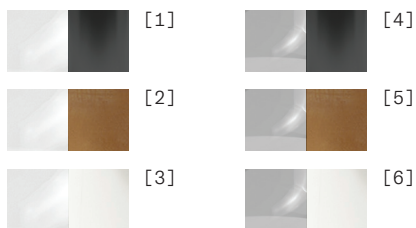

TECHNICAL SHEET

Direct light Indirect light Direct light + Indirect light

MATERIALS Diffuser: Glass
Structure: Metal

DIMENSIONS & WEIGHT Diffuser: Ø8 7/8" H 8 1/8" [Ø22,5cm H 20,5cm]
Canopy: Ø10 1/8" H 1 5/8" [Ø25,5cm H 4,2cm]
Cable length: 118 1/8" [300cm]
Weight: 8,8 lbs

FINISHES (DIFFUSER / STRUCTURE)
[1] Trasparent / Matte Gunmetal
[2] Trasparent / Vintage Brass
[3] Trasparent / Glossy Warm White
[4] Smoke Grey / Matte Gunmetal
[5] Smoke Grey / Vintage Brass
[6] Smoke Grey / Glossy Warm White

DIMMING		Phase-cut		
FINISH	SOURCE	CODE	QTY	TYPE
[1] Trasparent / Matte Gunmetal	3000K LED 2700K LED	0012055 0012061		
[2] Trasparent / Vintage Brass	3000K LED 2700K LED	0012054 0012060		
[3] Trasparent / Glossy Warm White	3000K LED 2700K LED	0012056 0012062		
[4] Smoke Grey / Matte Gunmetal	3000K LED 2700K LED	0012058 0012064		
[5] Smoke Grey / Vintage Brass	3000K LED 2700K LED	0012057 0012063		
[6] Smoke Grey / Glossy Warm White	3000K LED 2700K LED	0012059 0012065		