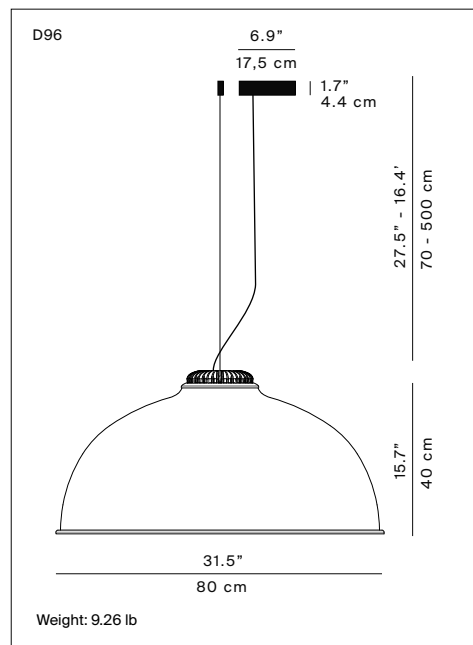

Marking:

Reference code:

D96/2D	1D960/2D0501	matt black
2700K	1D960/2D0520	matt alu
	1D960/2D0530	matt brass
D96/3D	1D960/3D0501	matt black
3000K	1D960/3D0520	matt alu
	1D960/3D0530	matt brass
D96/4D	1D960/4D0501	matt black
3500K	1D960/4D0520	matt alu
	1D960/4D0530	matt brass
Lampshade		
D96C	1D960C0000A2	light grey / dark grey
	1D960C0000A3	dark grey / white
	1D960C0000B2	rust / dark grey
	1D960C0000E2	aquamarine / white
Accessory		
D96/5	1D960/500000	80° beam lens