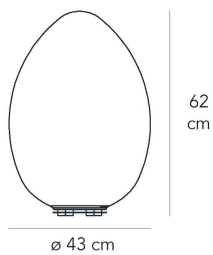

Outdoor table or floor lamp with dimmable diffused light. Opal satin white polyethylene diffuser made with rotational molding. Stainless steel frame. Black power cord. Schuko plug. Light source and dimmer not included.