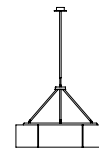

## Sexta

Miguel Milá. 2003  
Pendant lamps

Sexta

A

Sexta 12

B

This New Century design is a lightweight, double circle of light divided into six 60° sections, for the small version, and twelve 30° sections for the large version. As with all designs by Miguel Milá, master and pioneer of Spanish design, the composition is beautiful and simple, generating a well-nuanced lighting.

### General description:

Chrome-plated structure.  
White translucent PVC lampshades.  
Optional opal translucent methacrylate diffusers.  
Chrome-plated metallic circular canopy.