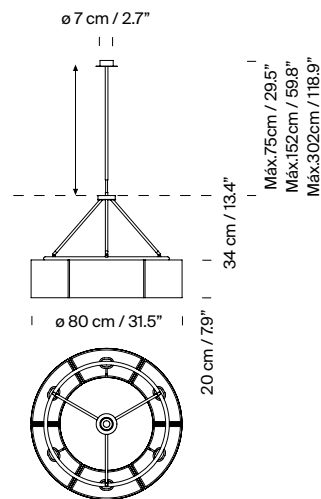

Sexta

Miguel Milá. 2003
Pendant lamps

Regulations:

CE
UNE-EN 60598
UNE-EN 55015
UNE-EN 60529

UL

Dry location only
UL-1598
E-353545

Maintenance:

Clean with a smooth cloth. Do not use ammonia, solvents or abrasive cleaning products.

Others:

The lamps is delivered in different packets.
The assembly instructions are delivered with the product.

Model A: Sexta