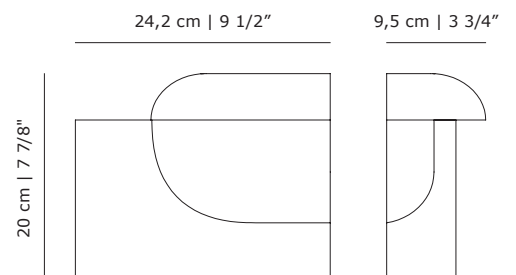

DELIVERY

Lead time	Stock (if backorder: 12)
Packing	Assembled