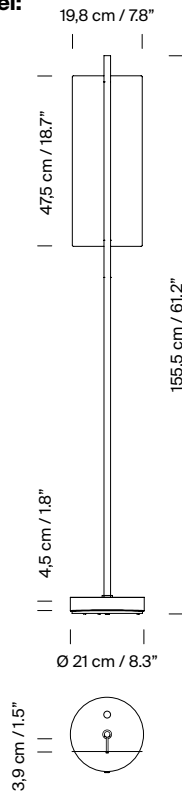

Lámina 45

Antoni Arola. 2023
Floor Lamp

Maintenance:

Clean with a smooth cloth. Do not use ammonia, solvents or abrasive cleaning products.

Others:

The lamp is delivered in one package.

The assembly instructions are delivered with the product.

Model:

Collection:

Table lamps

Floor lamps

Pendant lamps

Wall lamps