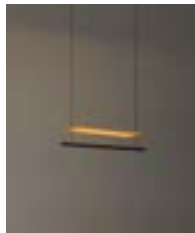

### General description:

Metallic flat shade with gold finish.  
Black metal structure with matte finish.  
Polycarbonate diffuser.  
Dimmer and switch incorporated into the luminaire.  
Electric cable length: 2,5 m / 98.4"

### Collection:

Table lamps

Floor lamps

Pendant lamps

Wall lamps

Lámina Dorada 45

Lámina Dorada 45

Lámina Dorada 45