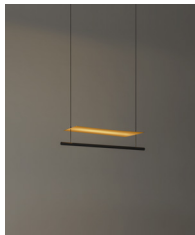

General description:

Metallic flat shade with gold finish.
Black metal structure with matte finish.
Polycarbonate diffuser.
Dimmer and switch incorporated into the luminaire.
Electric cable length: 2,25 m / 88.6"

Pendant lamps

Lámina Dorada 45

Wall lamps

Lámina Dorada 45