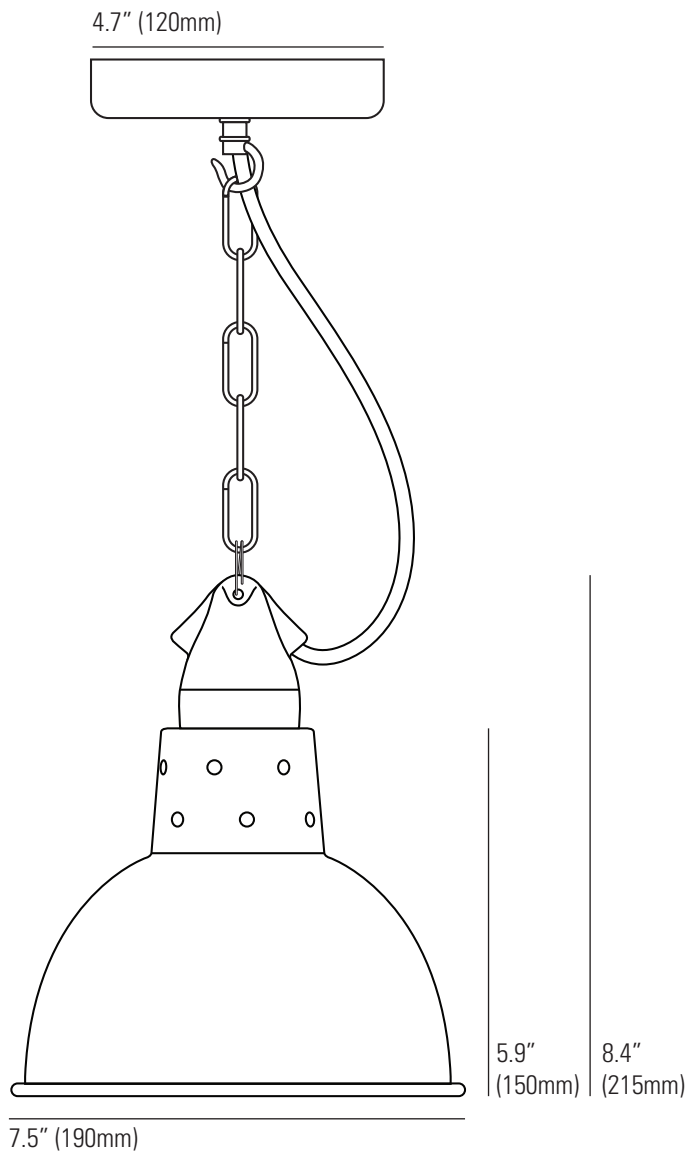

7165 Spun Reflector with Cordgrip Lampholder

Specifications

PRODUCT CODE: US-DP7165/CGLH

BULB CAP: E26

MAX WATTAGE: 60W

VOLTAGE: 120V (AC)

BULB TYPE: A

IP RATING: IP20

MATERIAL(S): ALUMINIUM/COPPER

AVAILABLE FINISH: POLISHED/BLACK PAINTED
ALUMINIUM/POLISHED COPPER/
WEATHERED COPPER WITH
POLISHED OR WEATHERED INTERIOR

CABLE COLOUR: BLACK

CABLE LENGTH: 59" (150CM)

7165 Spun Reflector With Suspension Lampholder

Specifications

PRODUCT CODE:	US-DP7165/SLH	AVAILABLE FINISH:	POLISHED/BLACK PAINTED ALUMINIUM/POLISHED COPPER/ WEATHERED COPPER WITH POLISHED OR WEATHERED INTERIOR
BULB CAP:	E26	CABLE COLOUR:	BLACK
MAX WATTAGE:	60W	CABLE LENGTH:	71" (180CM)
VOLTAGE:	120V (AC)	CHAIN LENGTH:	59" (150CM)
BULB TYPE:	A		
IP RATING:	IP20		
MATERIAL(S):	COPPER/ALUMINIUM		