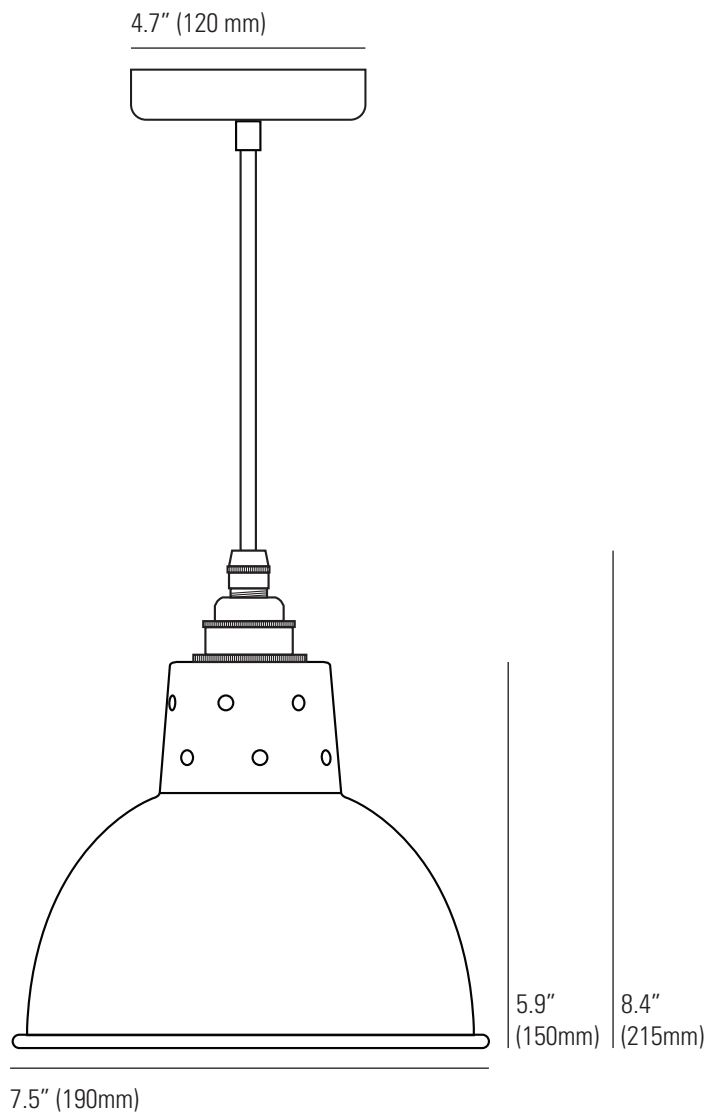

7165 Spun Reflector with Cordgrip Lampholder

Specifications

PRODUCT CODE: US-DP7165/CGLH

BULB CAP: E26

MAX WATTAGE: 60W

VOLTAGE: 120V (AC)

BULB TYPE: A

IP RATING: IP20

MATERIAL(S): ALUMINIUM/COPPER

AVAILABLE FINISH: POLISHED/BLACK PAINTED
ALUMINIUM/POLISHED COPPER/
WEATHERED COPPER WITH
POLISHED OR WEATHERED INTERIOR

CABLE COLOUR: BLACK

CABLE LENGTH: 59" (150CM)

7165 Spun Reflector With Suspension Lampholder

Specifications

PRODUCT CODE:	US-DP7165/SLH	AVAILABLE FINISH:	POLISHED/BLACK PAINTED ALUMINIUM/POLISHED COPPER/ WEATHERED COPPER WITH POLISHED OR WEATHERED INTERIOR
BULB CAP:	E26	CABLE COLOUR:	BLACK
MAX WATTAGE:	60W	CABLE LENGTH:	71" (180CM)
VOLTAGE:	120V (AC)	CHAIN LENGTH:	59" (150CM)
BULB TYPE:	A		
IP RATING:	IP20		
MATERIAL(S):	COPPER/ALUMINIUM		