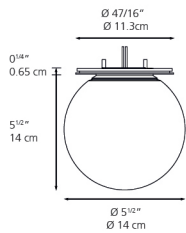

Materials

- Base in thermoplastic resin
- Diffuser made out of handblown glass

Features & Accessories

- Suitable for damp location

Dimensions

Packaging

1 Box

1 x 9-15/16" x 9-15/16" x 10-5/16" / 2.43 lbs - 25 cm x 25 cm x 26 cm / 1.1 kg

Light distribution

Diffused

Luminaire weight

1.32 lbs / .6 kg

Warranty

Red = Max Cd. Through Vertical plane

Blue = Max Cd. Through Horizontal plane