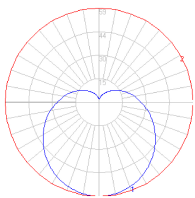

Materials

- Base in thermoplastic resin
- Diffuser made out of handblown glass

Features & Accessories

- Suitable for damp location

Dimensions

Packaging

1 Box

1 x 9-15/16" x 9-15/16" x 10-5/16" / 2.43 lbs - 25 cm x 25 cm x 26 cm / 1.1 kg

Light distribution

Diffused

Luminaire weight

1.32 lbs / .6 kg

Warranty

Red = Max Cd. Through Vertical plane

Blue = Max Cd. Through Horizontal plane