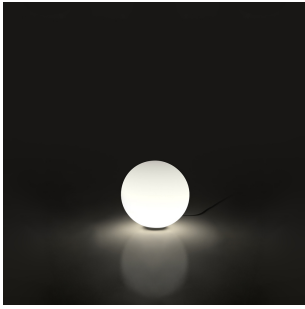

Dioscuri 25 table

0146018A

SPECIFICATIONS

Design By

Michele De Lucchi

Collection

Design

Specifications

Lamp type	LED-T
Lamp	max 75W E26/A19
Lamp Included	No
Control type	Dimmable (On Cord)*
Input Voltage	120V
Power consumption	N/A
Ballast	N/A

*With dimmable bulb

Colors & Finishes

☐ White

Materials

- Base in thermoplastic resin
- Acid-etched diffuser made out of handblown glass

Features & Accessories

Dimensions

Packaging

1 Box

1 x 13-5/16" x 13-5/16" x 16" / 6.44 lbs - 33.5 cm x 33.5 cm x 40.5 cm / 2.92 kg

Light distribution

Diffused