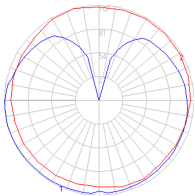

Features & Accessories

Dimensions

Packaging

1 Box

1 x 13-5/16" x 13-5/16" x 16" / 6.44 lbs - 33.5 cm x 33.5 cm x 40.5 cm / 2.92 kg

Light distribution

Diffused

Luminaire weight

4.19 lbs / 1.9 kg

Red = Max Cd. Through Vertical plane

Blue = Max Cd. Through Horizontal plane

Warranty