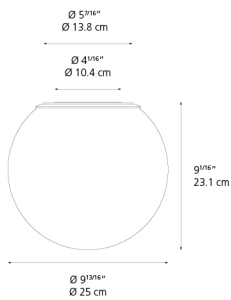

Lamp type	LED-T
Lamp	max 100W E26/A19
Lamp Included	No
Control type	Dimmable 2-Wire*
Input Voltage	120V
Power consumption	N/A
Ballast	N/A

*With dimmable bulb

Colors & Finishes

White

Materials

- Base in thermoplastic resin
- Diffuser made out of handblown glass

Features & Accessories

- Suitable for indoor & outdoor applications

Dimensions

Packaging

1 Box

1 x 15-13/16" x 15-13/16" x 11-7/8" / 5.51 lbs - 40 cm x 40 cm x 30 cm / 2.5 kg

Light distribution

Diffused

Luminaire weight

2.65 lbs / 1.2 kg

Warranty

5 year Limited warranty

Red = Max Cd. Through Vertical plane

Blue = Max Cd. Through Horizontal plane