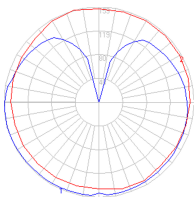

### Dimensions

### Packaging

1 Box

1 x 17-7/16" x 17-7/16" x 20" / 10.82 lbs - 44 cm x 44 cm x 50.5 cm / 4.91 kg

### Light distribution

Diffused

### Luminaire weight

6.81 lbs / 3.09 kg

Red = Max Cd. Through Vertical plane

Blue = Max Cd. Through Horizontal plane