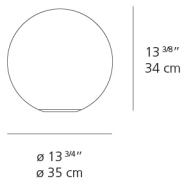

### Dimensions

### Luminaire weight

6.81 lbs / 3.09 kg

Red = Max Cd. Through Vertical plane

Blue = Max Cd. Through Horizontal plane