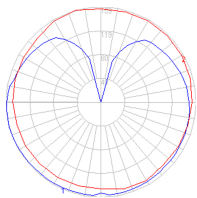

Luminaire weight

5.29 lbs / 2.4 kg

Warranty

5 year Limited warranty

Red = Max Cd. Through Vertical plane

Blue = Max Cd. Through Horizontal plane