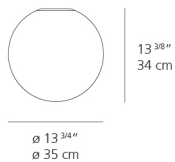

### Dimensions

### Packaging

1 Box

1 x 17-13/16" x 17-13/16" x 16-5/8" / 8.38 lbs - 45 cm x 45 cm x 42 cm / 3.8 kg