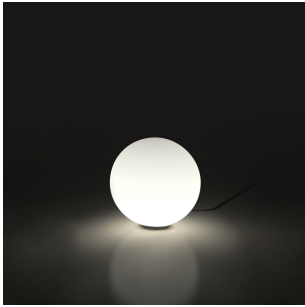

Dioscuri 42 table

0254018A

SPECIFICATIONS

Design By

Michele De Lucchi

Collection

Design

Specifications

Lamp type	LED-T
Lamp	max 100W E26/A19
Lamp Included	No
Control type	Dimmable (On Cord)*
Input Voltage	120V
Power consumption	N/A
Ballast	N/A

*With dimmable bulb

Colors & Finishes

☐ White

Materials

- Base in thermoplastic resin
- Acid-etched diffuser made out of handblown glass

Features & Accessories

Dimensions