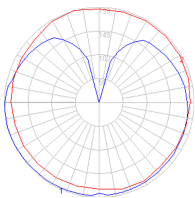

Luminaire weight

9.04 lbs / 4.1 kg