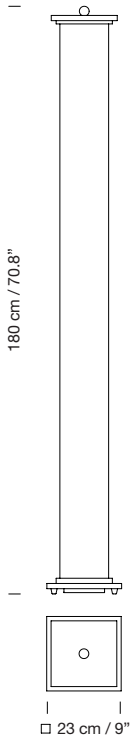

La Bella Durmiente

Nina Masó, Gabriel Ordeig Cole. 1985
Floor Lamp

Models / Codes:

Model A: La Bella Durmiente

Code / European Version

BELSA01

Code / American Version

BELSA01UL