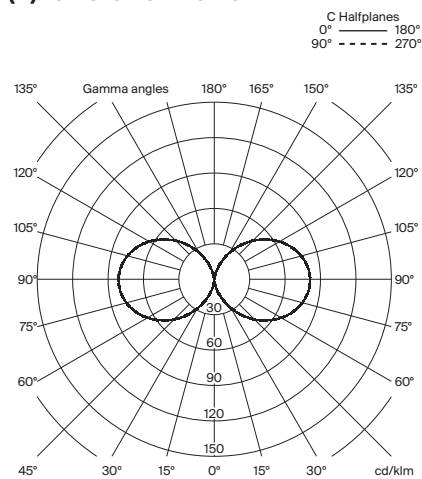

La Bella Durmiente

Nina Masó, Gabriel Ordeig Cole. 1985
Floor Lamp

Technical information:

Light source included
Built-in LED

Rated input wattage European version: (A) 41 W / (B) 31 W
Rated input wattage American version: (A) 40 W / (B) 30 W
Operating voltage: 24 VDC
CCT: 2.700 K
CRI: 90
Lifetime: 40.000 h
Luminous flux: (A) 724 lm / (B) 362 lm

Suitable only for indoor use.
Non-replaceable light source.

Input voltage: 100 ~ 277 Vac.
(50 Hz / 60 Hz). According to destination.

(A) La Bella Durmiente