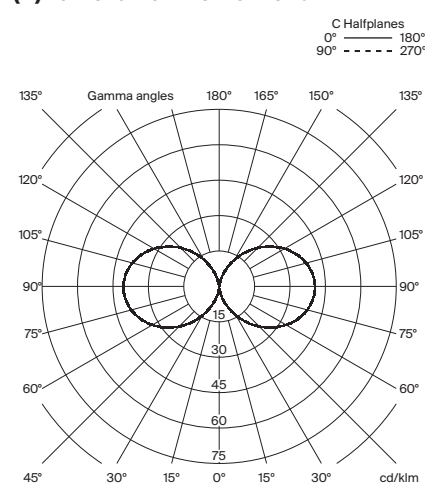

(B) La Bella Durmiente Menor

Regulations:

European version
UNE-EN 60598
UNE-EN 55015
UNE-EN 60529
American version
Dry location only
UL-1598
UL-8750
E-363621

Maintenance:

Clean with a smooth cloth. Do not use ammonia, solvents or abrasive cleaning products.

Others:

The lamp is delivered in one package.
The assembly instructions are delivered with the product.
Follow the instructions carefully when unpacking the product.