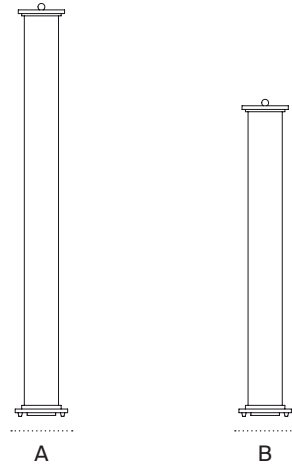

La Bella Durmiente   La Bella Durmiente Menor