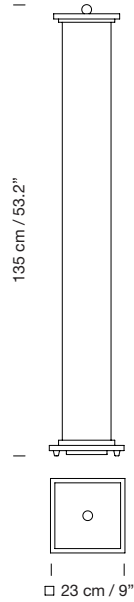

Model B: La Bella Durmiente Menor

Code / European Version

BELSB01

Code / American Version

BELSB01UL